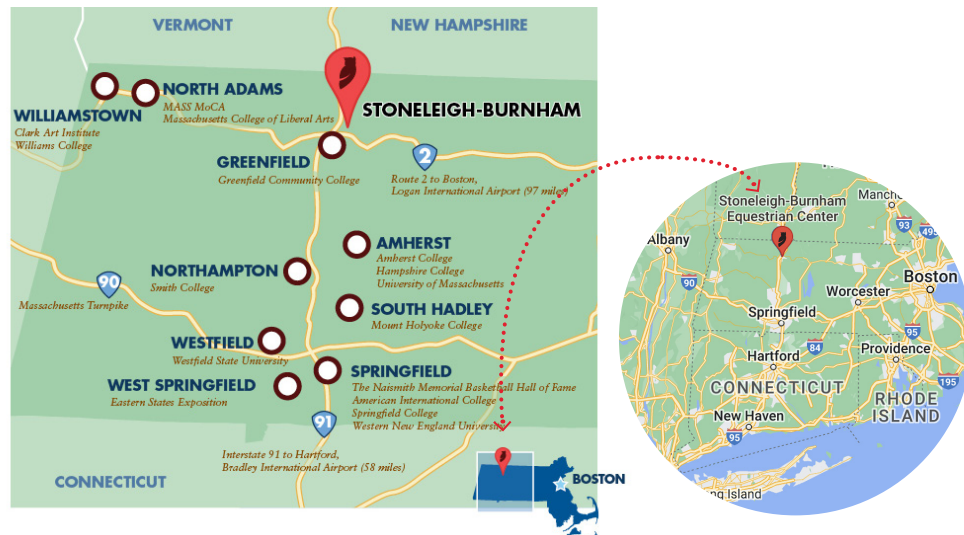

Stoneleigh-Burnham

EQUESTRIAN
DIRECTOR

Stoneleigh-Burnham

LOCATION & FACILITIES

Stoneleigh-Burnham School's campus is located in the city of Greenfield, on the northern edge of the Connecticut River Valley of Western Massachusetts, home to numerous independent schools, colleges, universities, and cultural institutions. SBS is conveniently located 58 miles from Bradley International Airport in Hartford, Connecticut and 97 miles from Logan International Airport in Boston, Massachusetts.